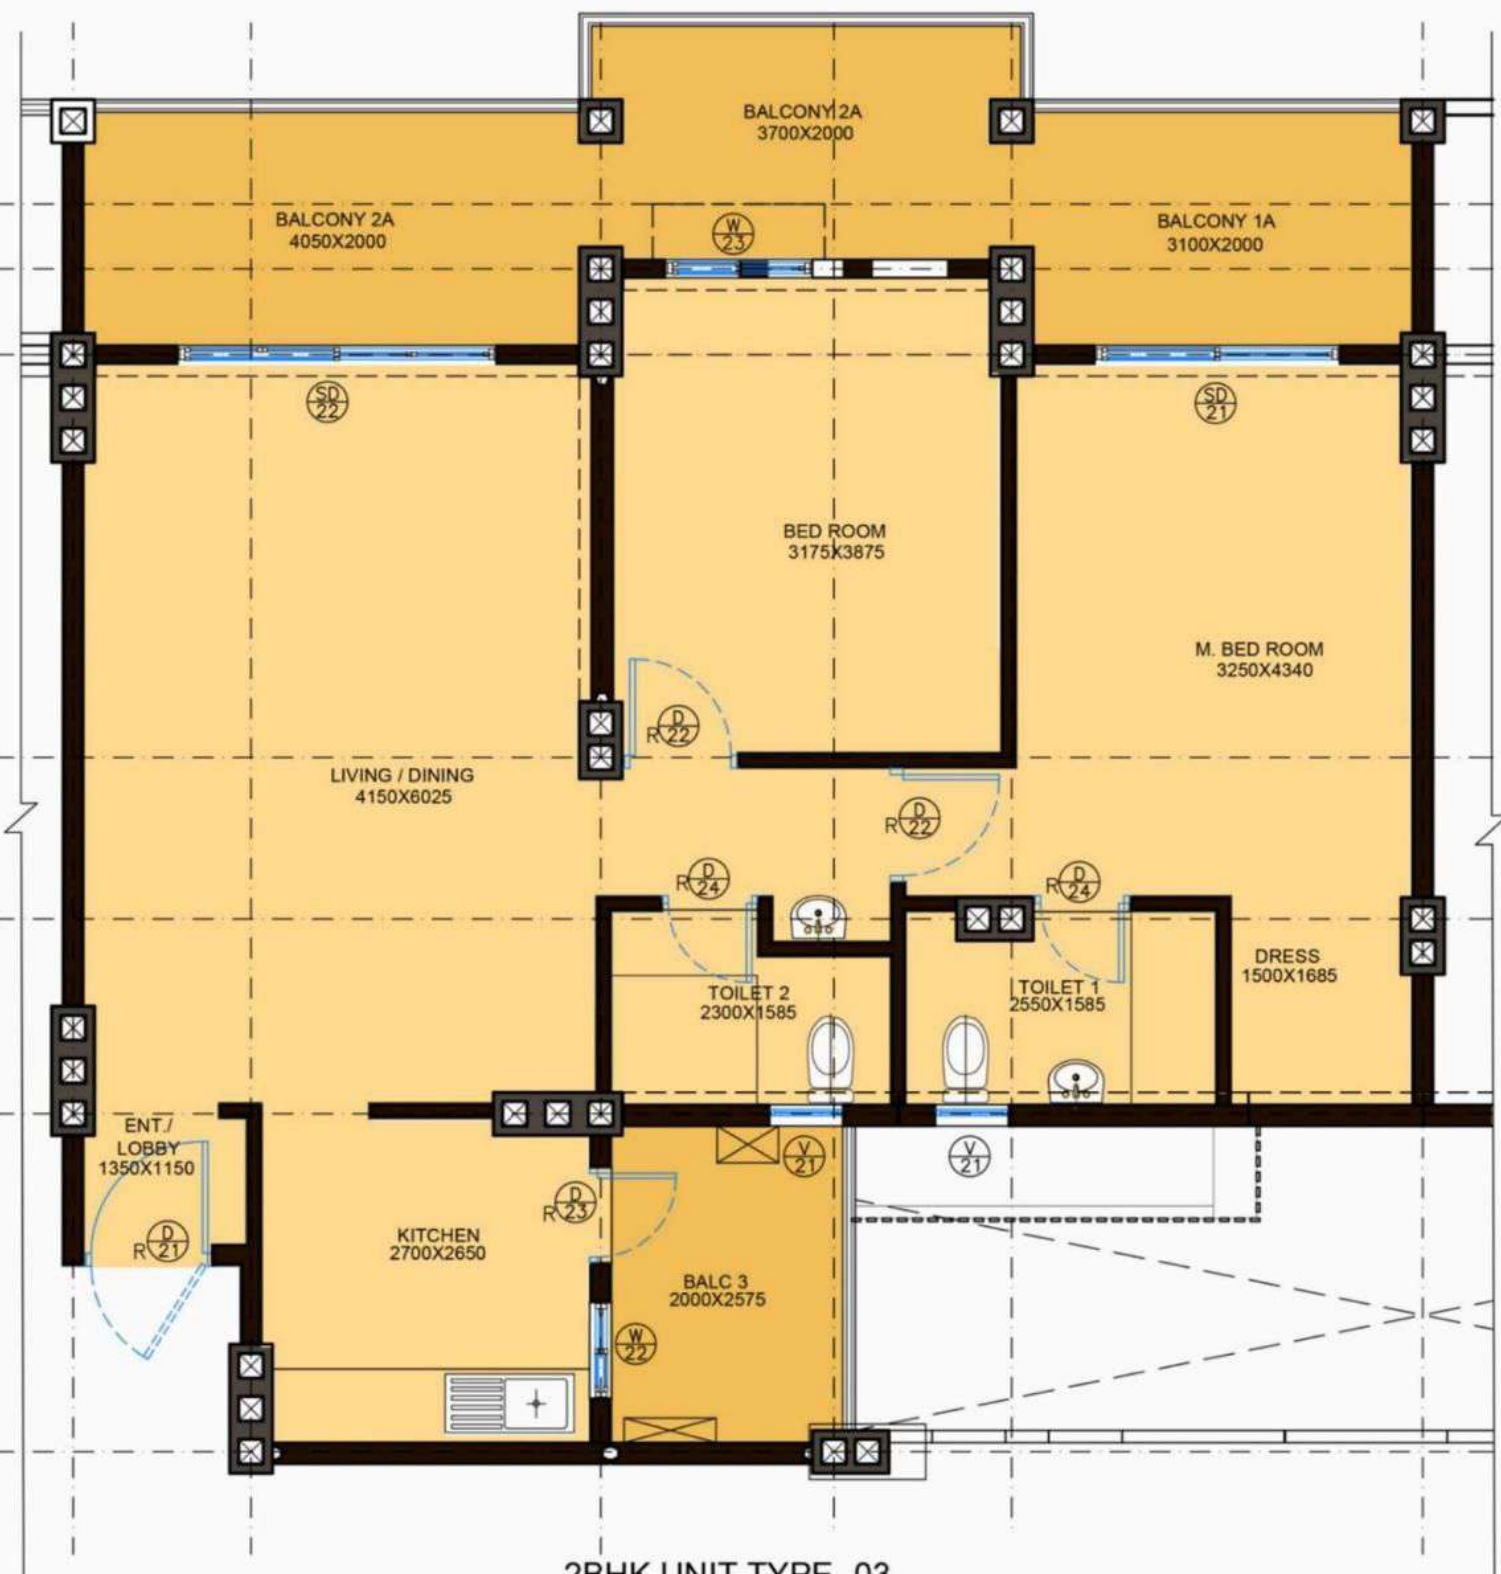

BALCONY
3025X1950

BALCONY
2675X1250

W
1

D
4

W
2

D
4

LIVING RM
2750X3775

BED ROOM
2700X3375

D
2

LOBBY
1750X1000

D
3

WC
950X1375

D
3

BATH
1475X1025

V
1

LOBBY
1150X1600

KITCHEN
1575X2300

D
1

W
3

V
1A

SHAFT

2BHK UNIT TYPE -03
 CARPET AREA UNIT= 73.938 SQM

2BHK UNIT TYPE -02
 CARPET AREA UNIT= 73.938 SQM